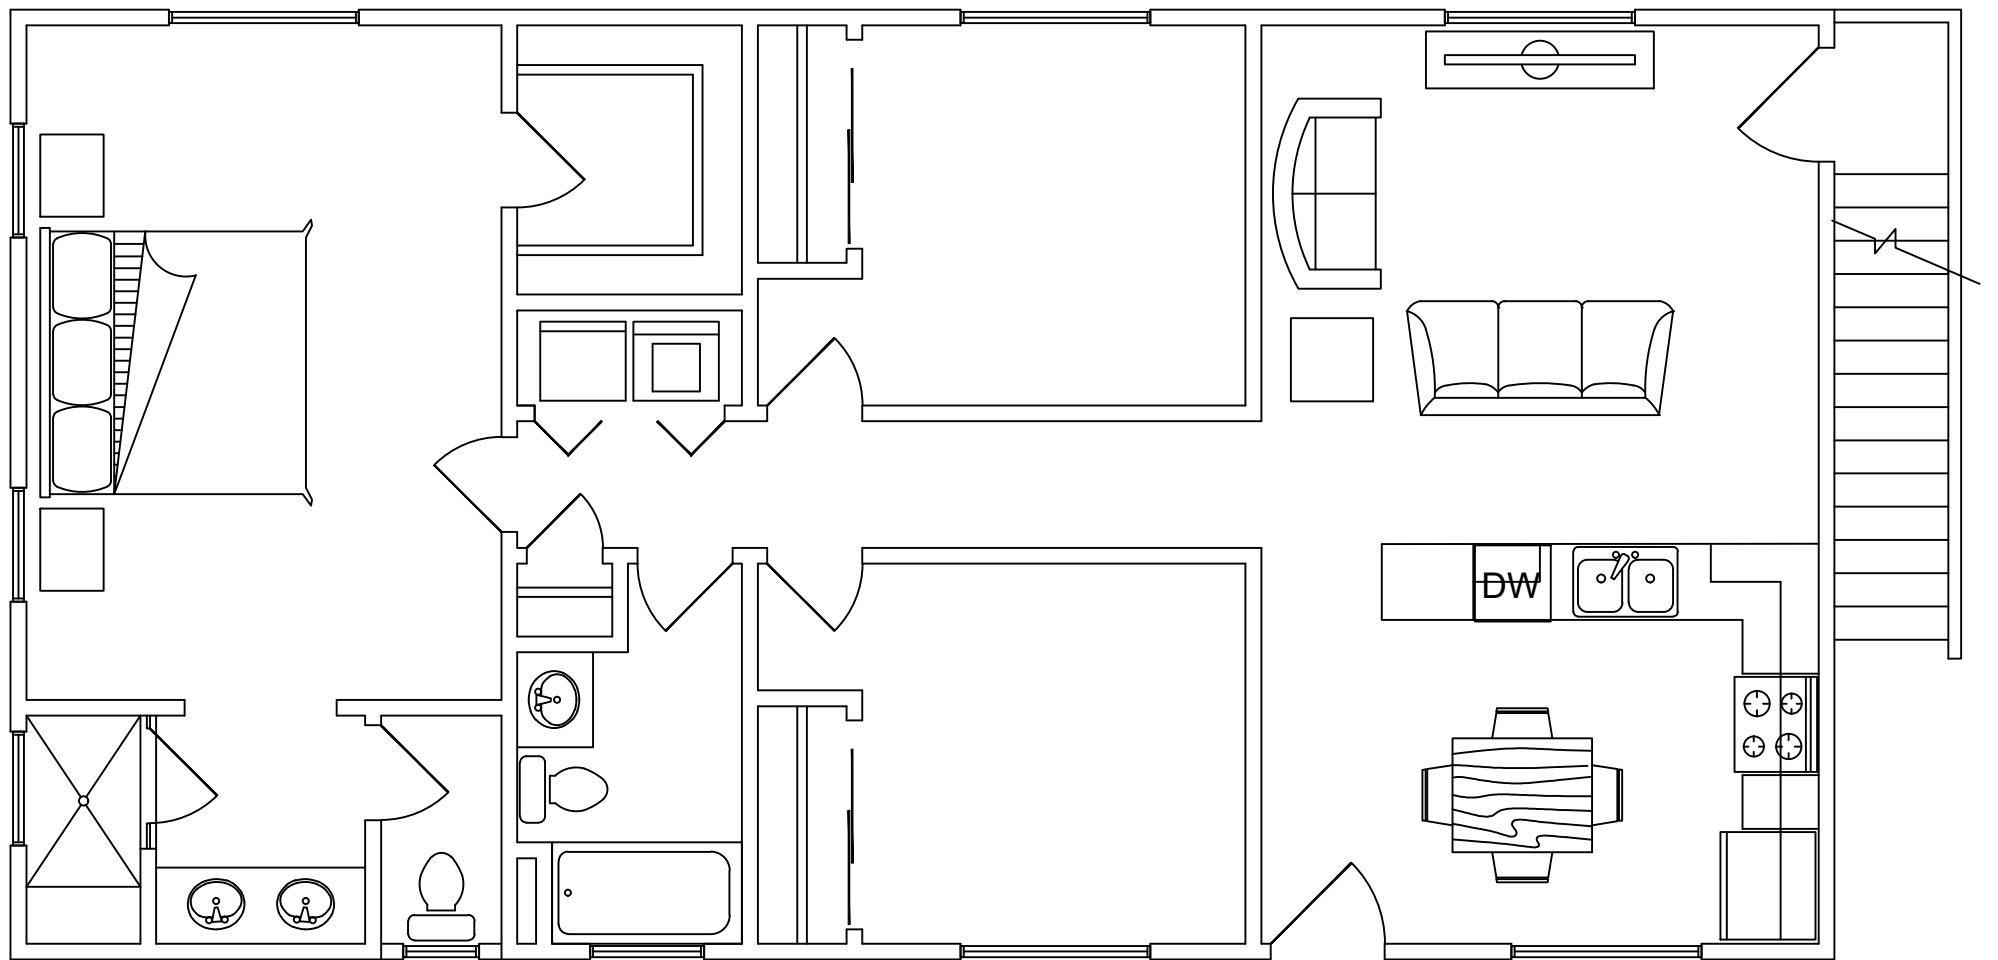

# 1st Floor 1200 SqFt

3-Bed 2-Bath

Level 2 - Bedroom Dimensions 11' x 11'9" because of the reduction of original dimensions  
(refer to the x-ref.dwg with your comments)

# 2nd Floor 500 SqFt

1-Bed 1-Bath

# Option 2 - 2nd Option for Kitchen Floor 1