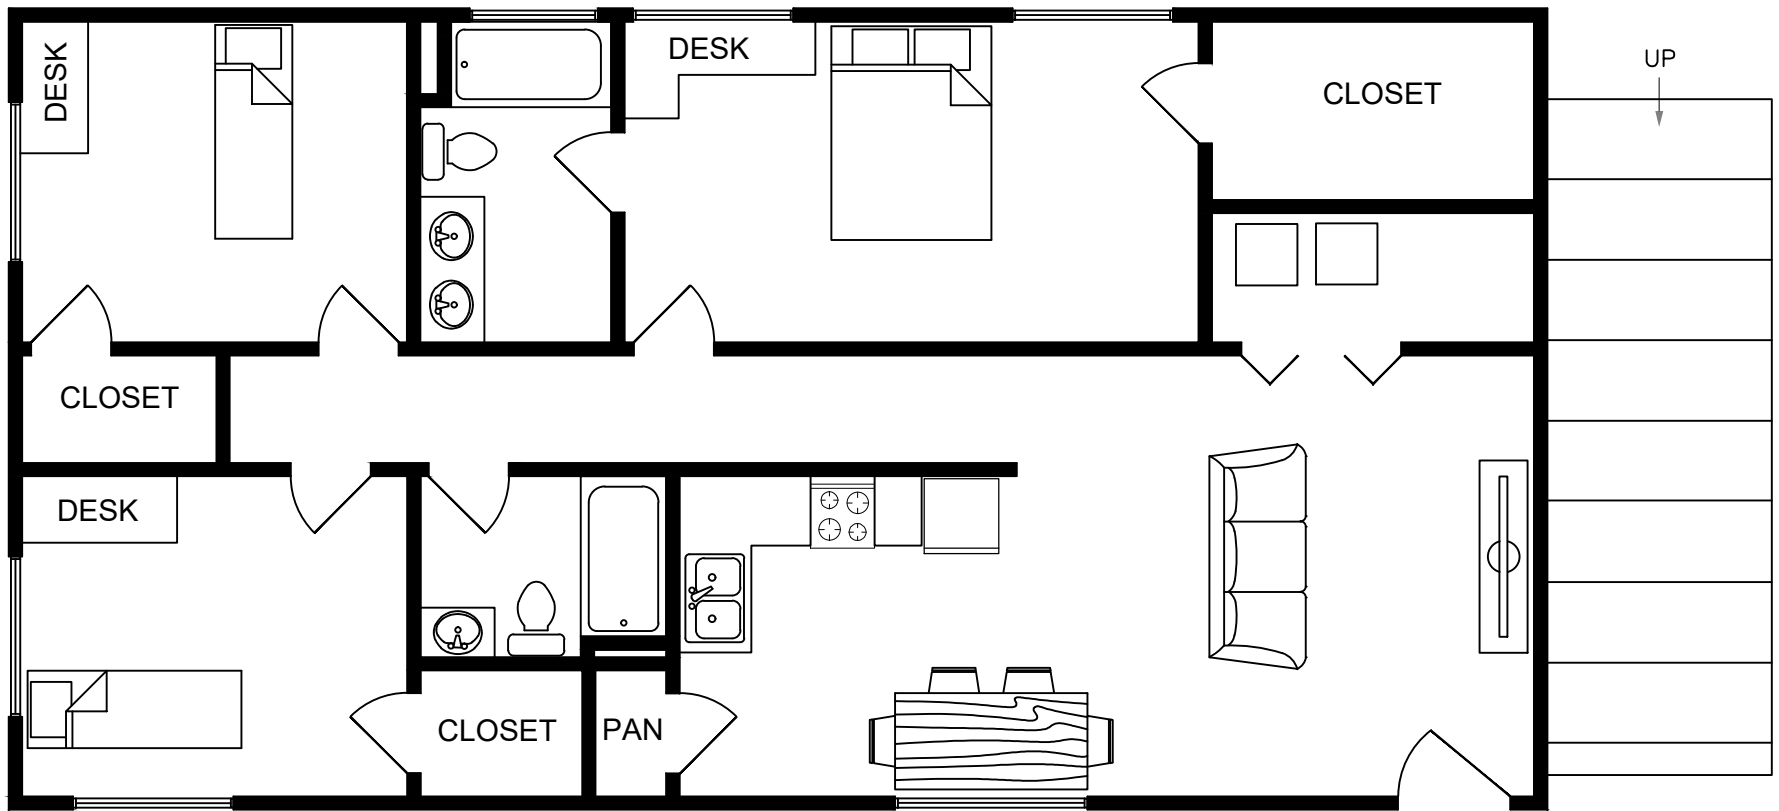

# 1st Floor 1200 SqFt

3-Bed 2-Bath

Level 2 - Bedroom Dimensions 11' x 11'9" because of the reduction of original dimensions  
(refer to the x-ref.dwg with your comments)

# 2nd Floor 500 SqFt

1-Bed 1-Bath

# Option 2 - 2nd Option for Kitchen Floor 1