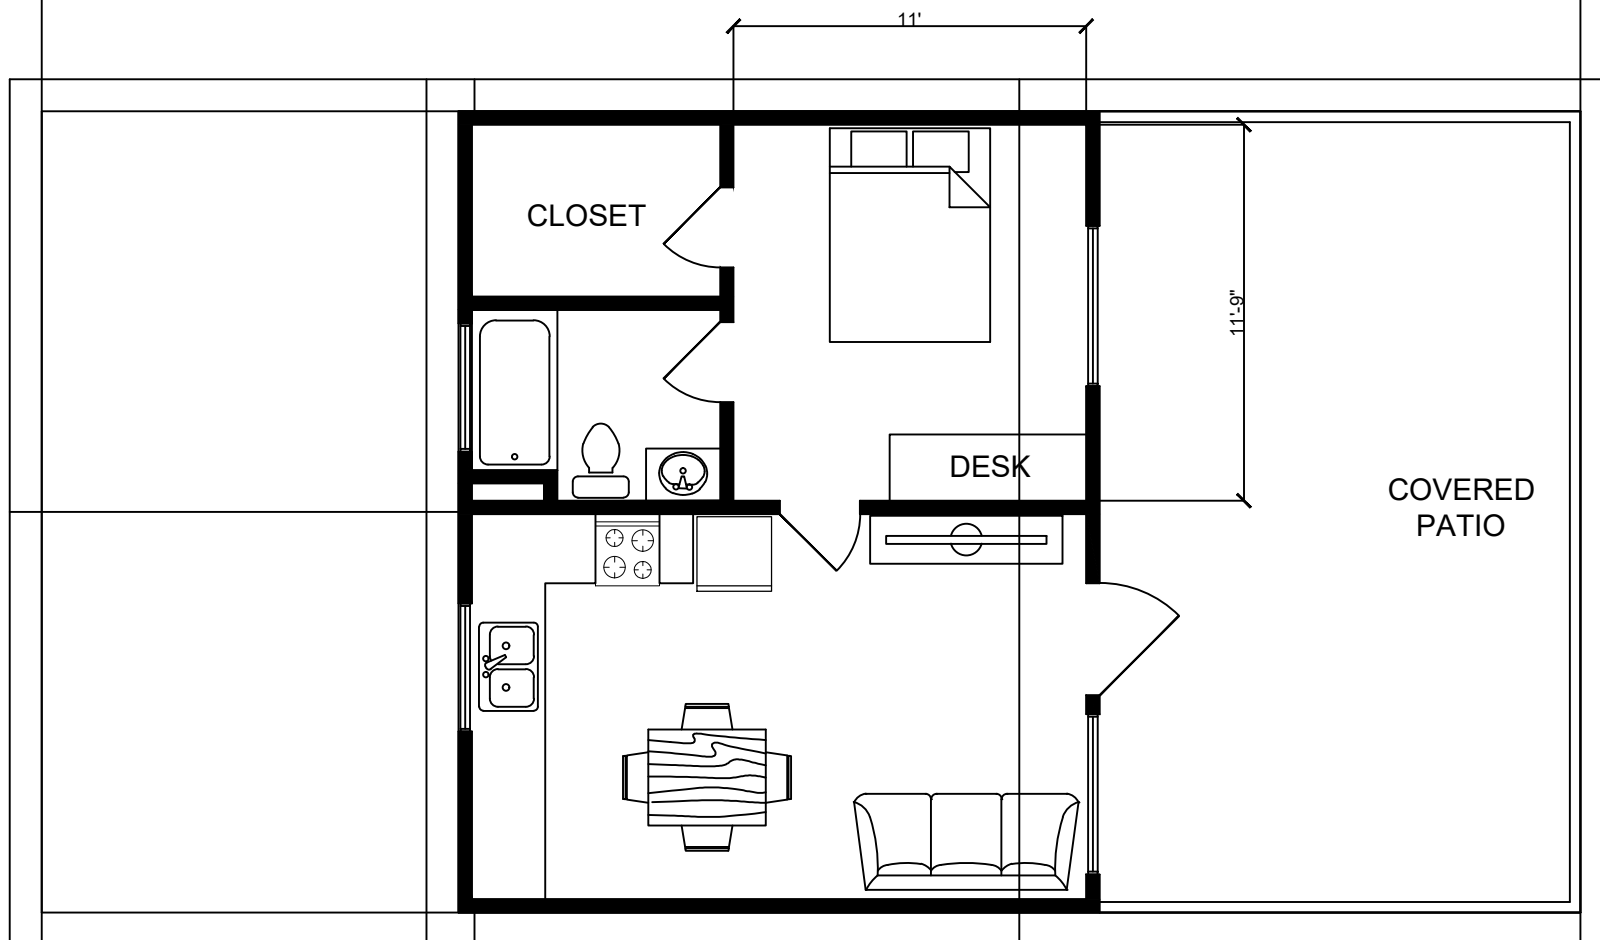

# 1st Floor 1200 SqFt

3-Bed 2-Bath

Level 2 - Bedroom Dimensions 11' x 11'9" because of the reduction of original dimensions  
(refer to the x-ref.dwg with your comments)

# 2nd Floor 500 SqFt

1-Bed 1-Bath

# Option 2 - 2nd Option for Kitchen Floor 1