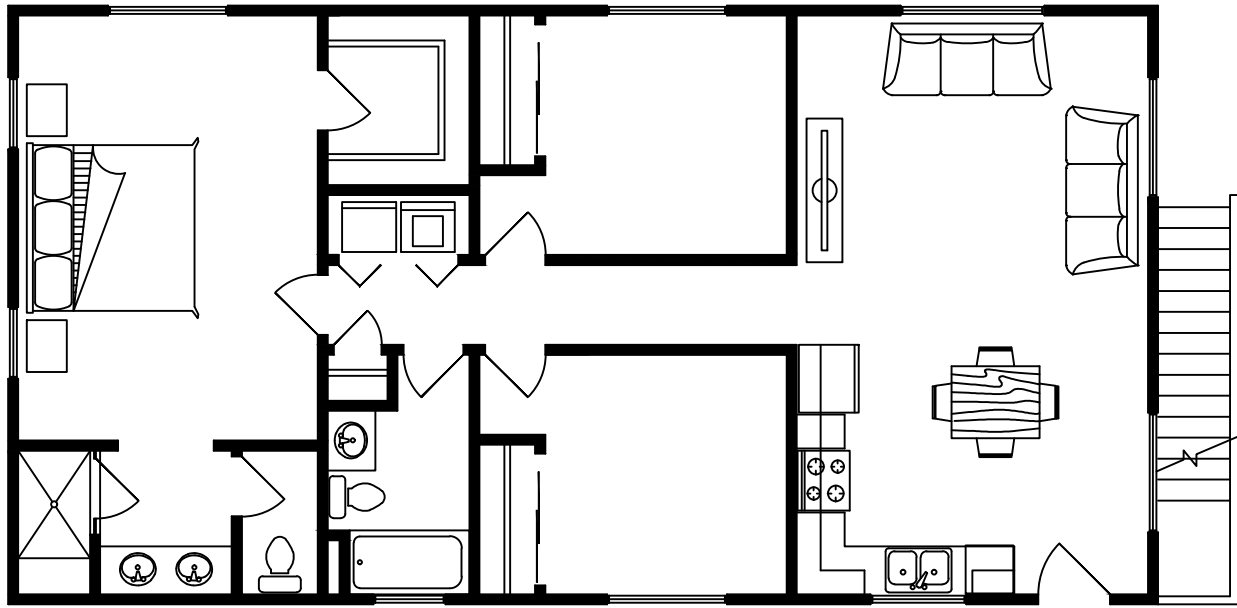

# 1st Floor 1200 SqFt

3-Bed 2-Bath

Level 2 - Bedroom Dimensions 11' x 11'9" because of the reduction of original dimensions  
(refer to the x-ref.dwg with your comments)

# 2nd Floor 500 SqFt

1-Bed 1-Bath

# Option 2 - 2nd Option for Kitchen Floor 1