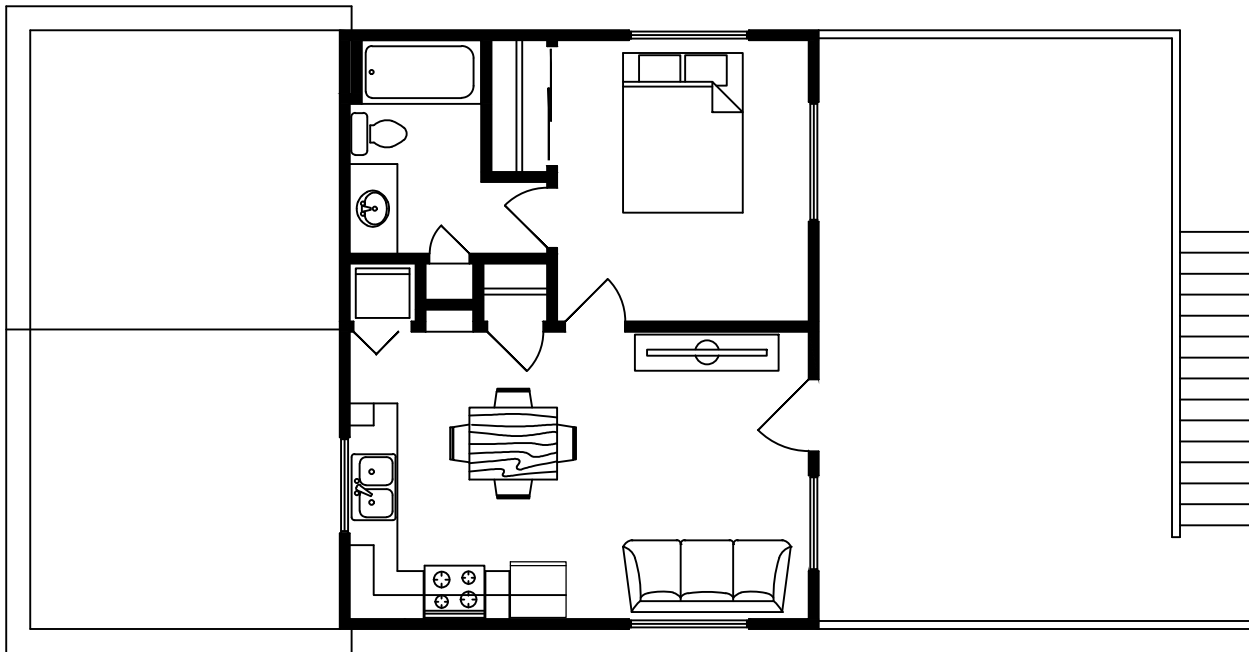

Option 2 - Proposed by Hugo